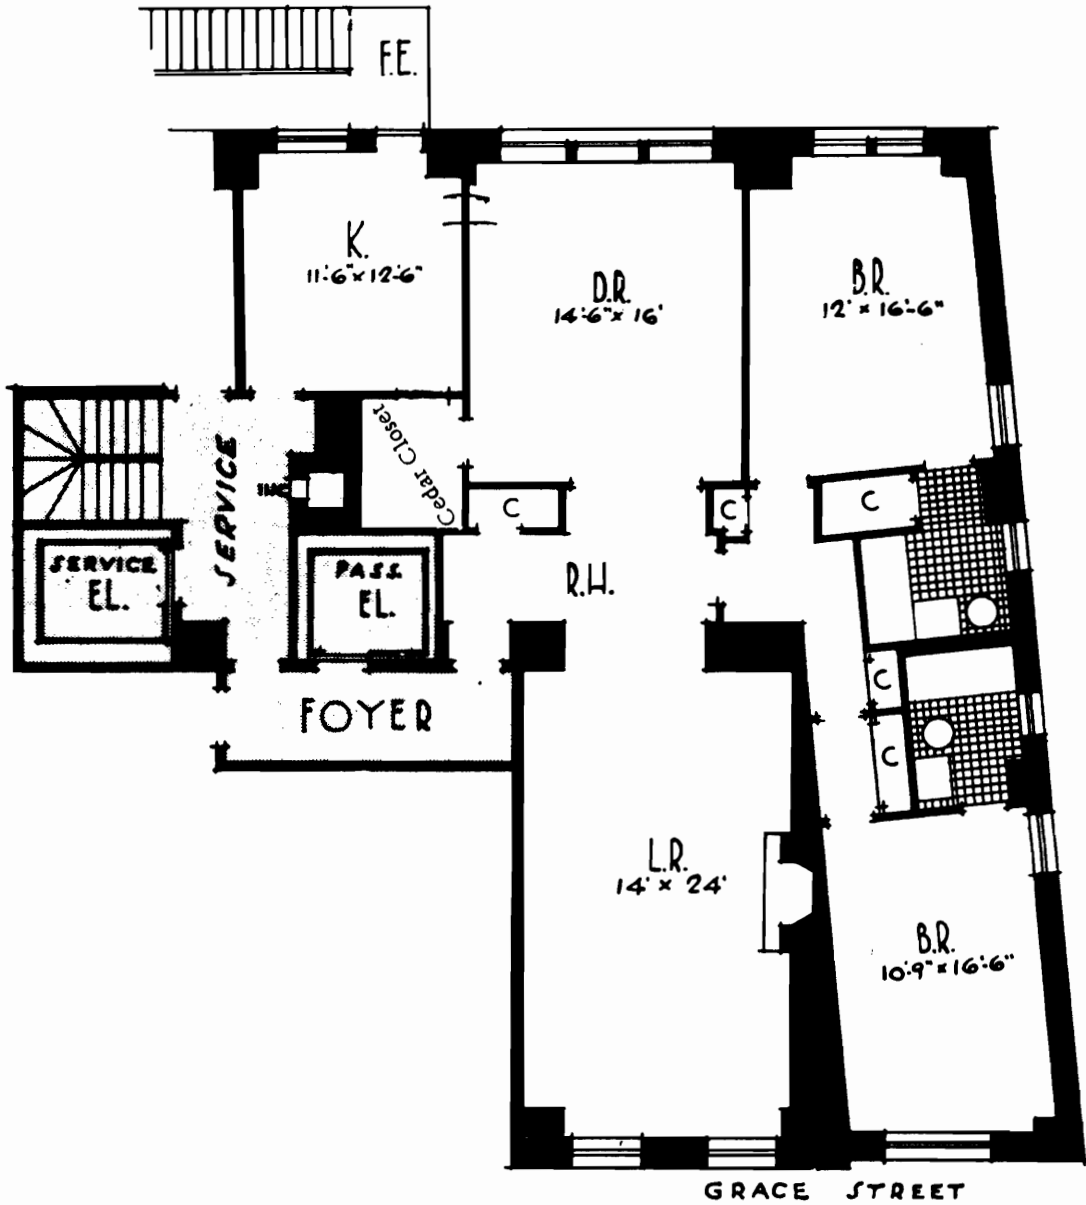

3750 LAKE SHORE DRIVE

CHICAGO

FLOOR PLAN

"H" TIER

5 ROOMS
2 BATHS

BROWNE & STORCH, INC.
Real Estate

100 EAST OHIO STREET • CHICAGO, ILL. 60611
(312) 944-7373