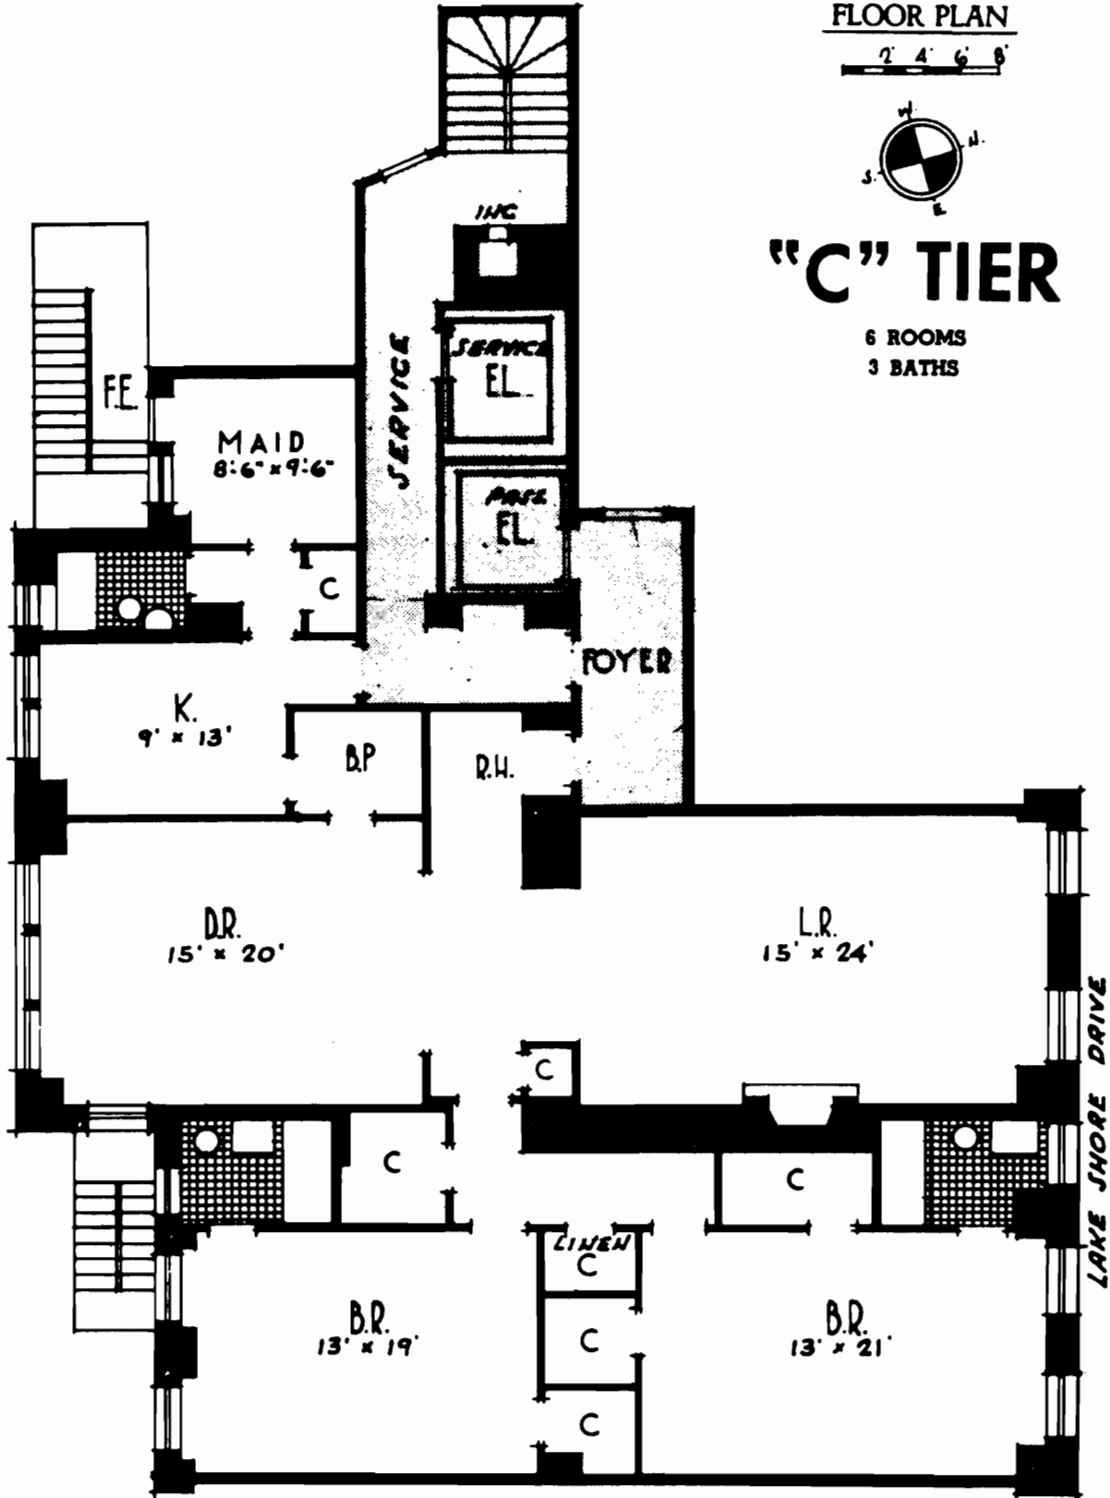

3750 LAKE SHORE DRIVE

CHICAGO

FLOOR PLAN

2 4 6 8'

"C" TIER

6 ROOMS
3 BATHS

BROWNE & STORCH, INC.

Real Estate

100 EAST OHIO STREET • CHICAGO, ILL. 60611

(312) 944-7373