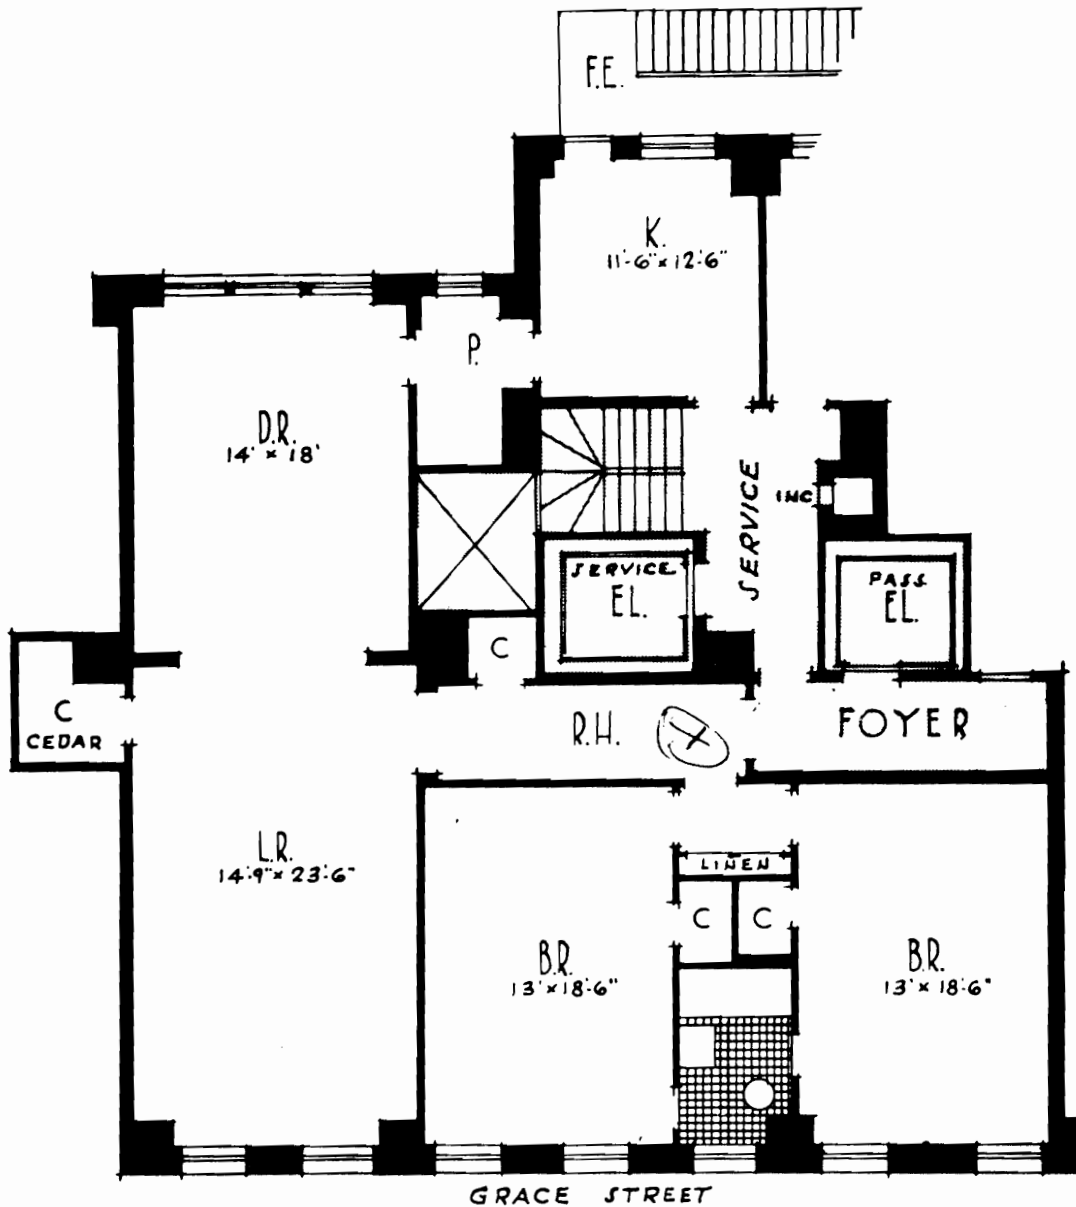

# 3750 LAKE SHORE DRIVE

CHICAGO

FLOOR PLAN

2' 4' 6' 8'