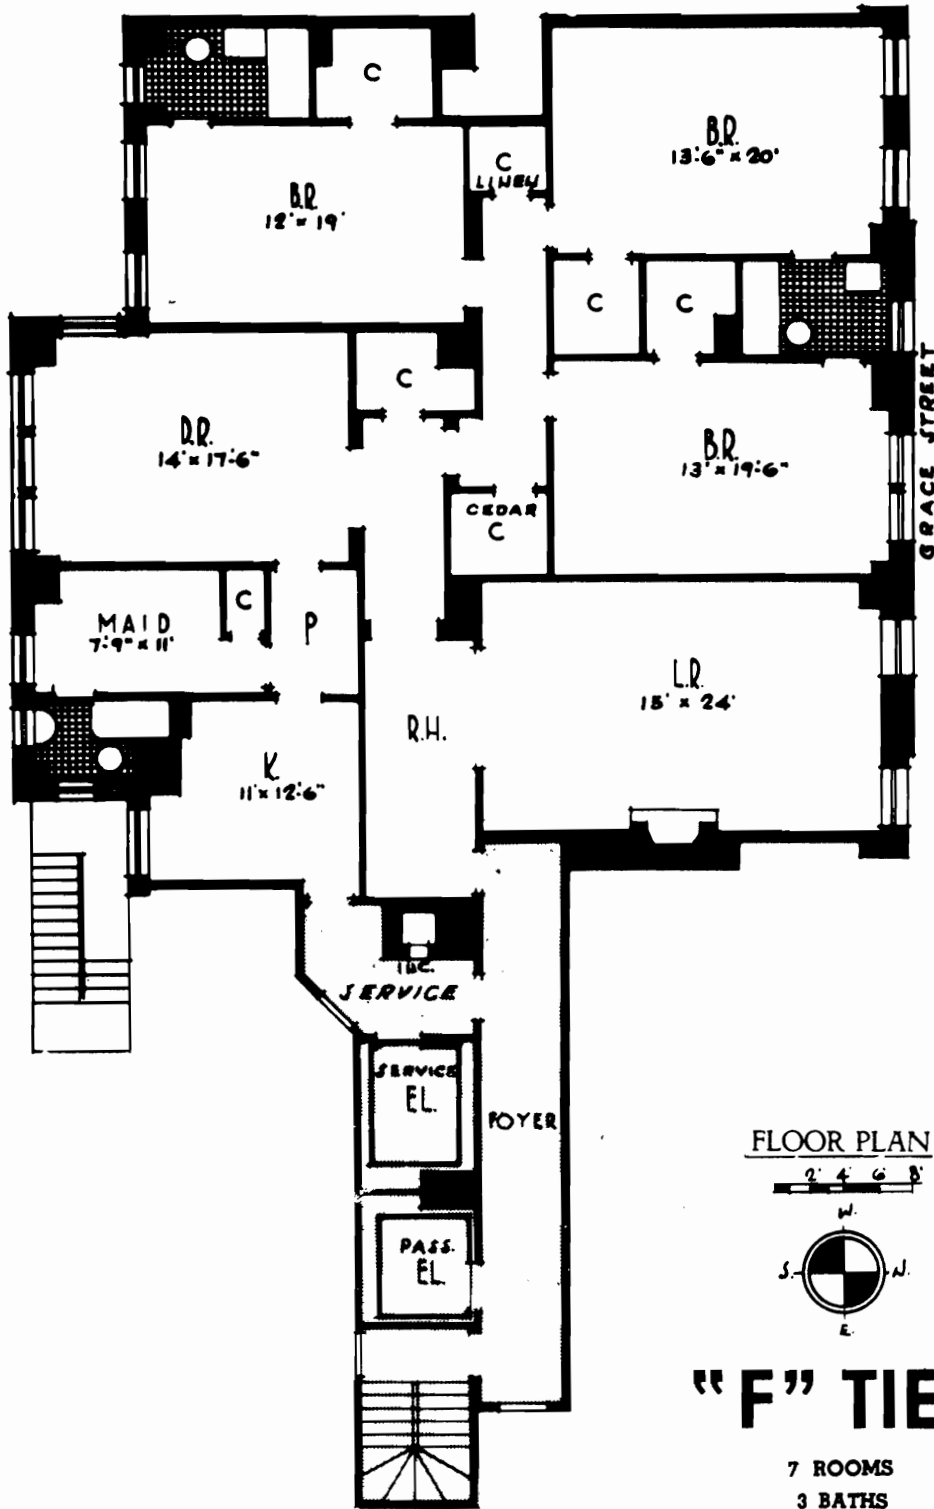

3750 LAKE SHORE DRIVE

CHICAGO

BROWNE & STORCH, INC.
REAL ESTATE

100 East Ohio Street
CHICAGO
Whitehall 4-7373