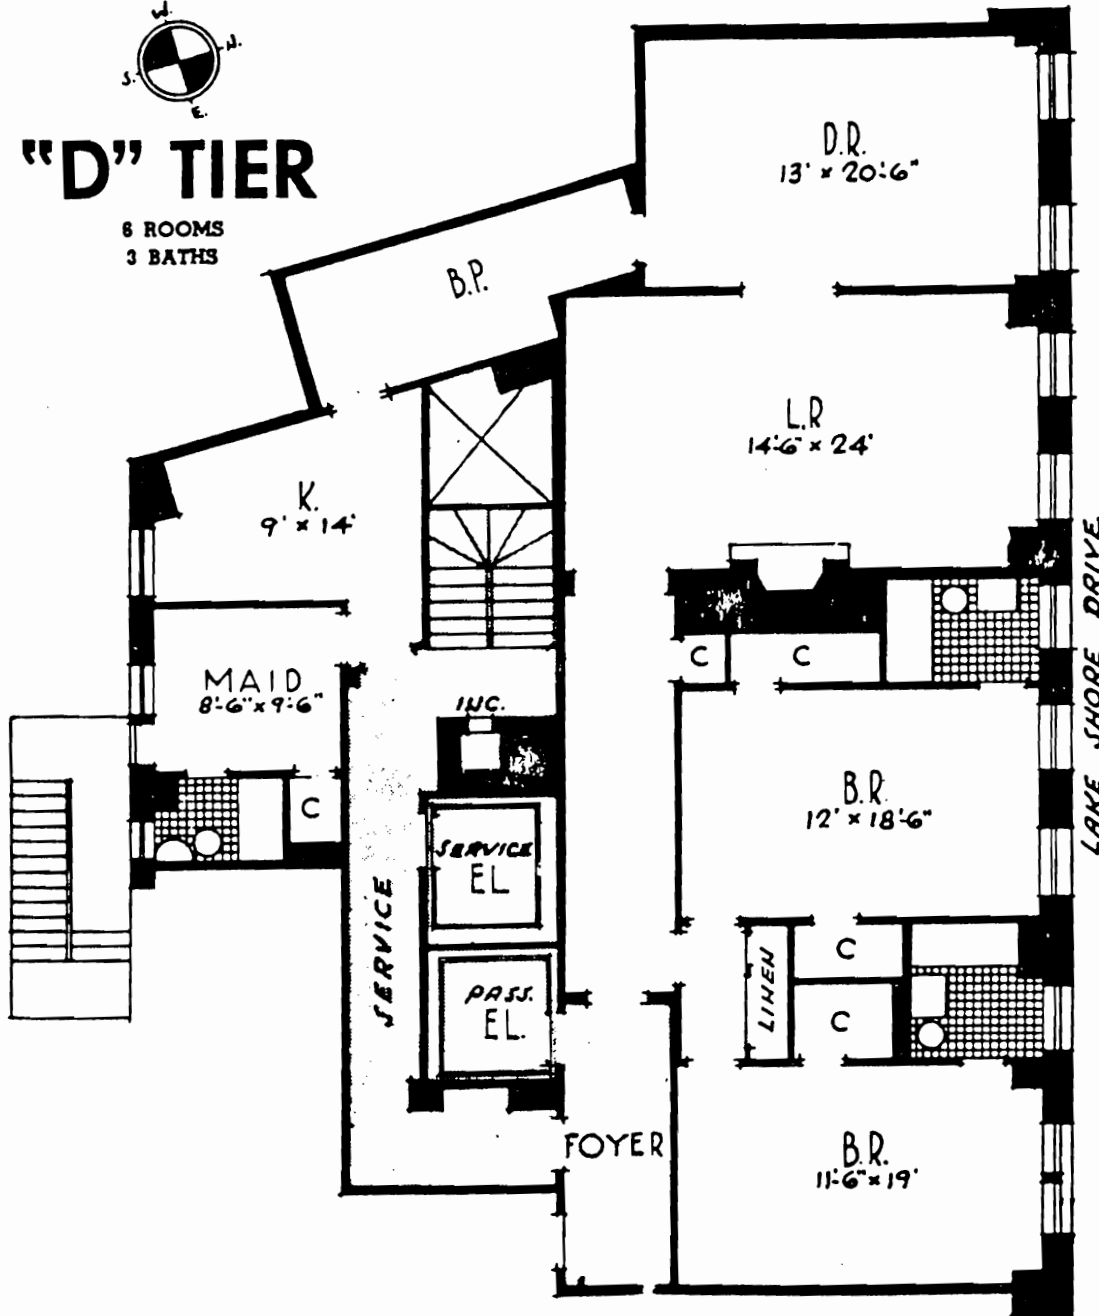

3750 LAKE SHORE DRIVE

CHICAGO

FLOOR PLAN

"D" TIER

8 ROOMS
3 BATHS

BROWNE & STORCH, INC.
Real Estate

100 EAST OHIO STREET • CHICAGO, ILL. 60611
(312) 944-7373