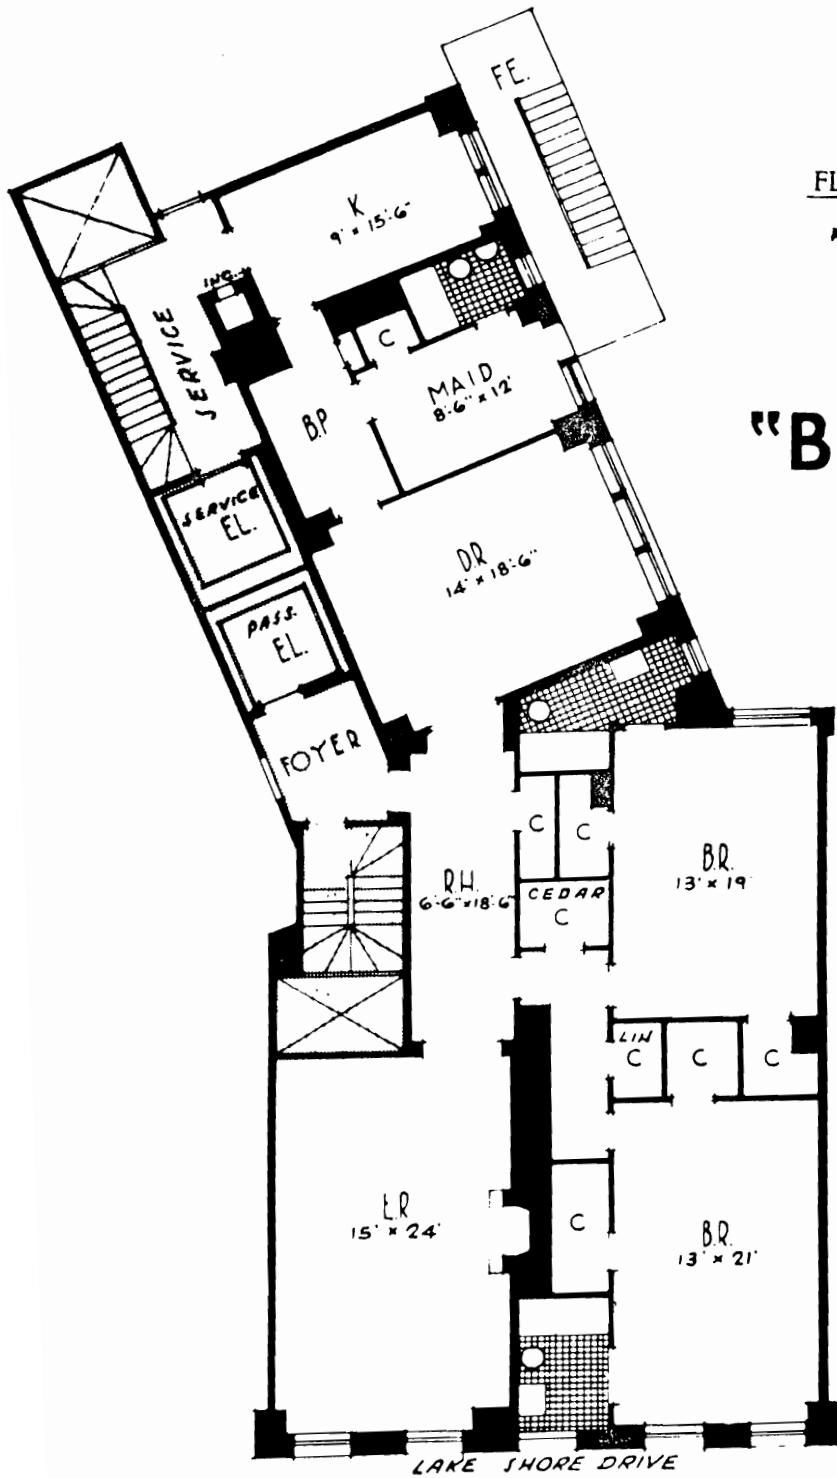

3750 LAKE SHORE DRIVE

CHICAGO

FLOOR PLAN

"B" TIER

6 ROOMS
3 BATHS

BROWNE & STORCH, INC.

Real Estate

100 EAST OHIO STREET • CHICAGO, ILL. 60611